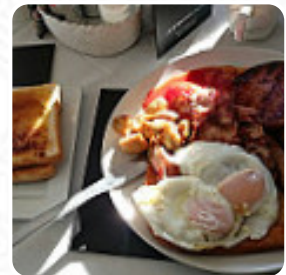

## Cafe Whitmore Menu

<https://menuweb.menu>

Bradshaw Lane, Fylde, United Kingdom

+447875152204,+447808521726 - <http://www.whitmorefisheries.co.uk/facilities.php>

A complete [menu](#) of Cafe Whitmore from Fylde covering all **18** dishes and drinks can be found here on the menu. Cafe Whitmore offers customers delicious home-cooked meals in a picturesque location at Whitmore Fishery. Our friendly staff is dedicated to providing excellent service to ensure a memorable dining experience. Indulge in a variety of dishes from our diverse and affordable menu.