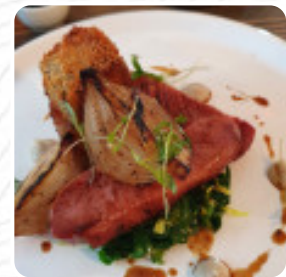

The Ringlestone Inn Menu

<https://menuweb.menu>

Ringlestone Hamlet Road, Maidstone, United Kingdom

+441622290300,+441622859900 - <http://www.theringlestone.co.uk/>

On this homepage, you can find the **complete [menu](#)** of **The Ringlestone Inn** from Maidstone. Currently, there are **15** meals and drinks up for grabs. The Ringlestone Inn, a charming country pub dating back to 1533, is situated in the peaceful surroundings of the North Kent Downs. We are dedicated to the use of traditional artisan methods for curing, smoking, and preserving, crafting our own charcuterie and smoked products on site. Our menu is constantly evolving, featuring seasonal dishes made with the finest local produce sourced from nearby farmers, dairies, game keepers, and fishmongers. In addition, we proudly serve a selection of locally brewed Kent beers, spirits from nearby distillers, and wines from local vineyards.