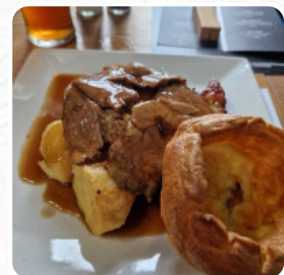

Original Withy Trees Menu

<https://menuweb.menu>

157 Station Road, Preston PR5 6LA, United Kingdom

+441772330396 - <https://yeoldeoriginalwithytrees.robinsonsbrewery.com>

Here you can find the [menu](#) of Original Withy Trees in Preston. At the moment, there are **16** meals and drinks on the food list.