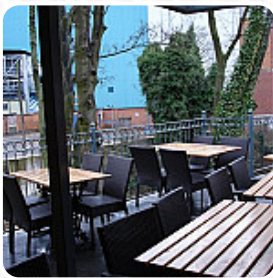

## The Riverside Cafe Terrace Menu

<https://menuweb.menu>

80 Catchbar Lane, Sheffield, United Kingdom

+441142326121 - <https://www.facebook.com/pages/The-Riverside-Cafe-Bar-Terrace/161153003942655>

On this webpage, you can find the **complete [menu](#) of The Riverside Cafe Terrace** from Sheffield. Currently, there are **17** meals and drinks up for grabs. Nestled next to Hillsborough park and stadium, this restaurant offers a varied dining experience that leaves patrons with mixed feelings. While some rave about the friendly staff, excellent homemade dishes like meat and potato pie, and a lovely terrace overlooking the river, others report lackluster service and disappointing meals, citing inadequacies in key ingredients. The atmosphere is generally inviting, making it a pleasant spot for pre-match gatherings or casual drinks. However, inconsistent service experiences and issues with billing dampen the overall impression, suggesting potential improvements are needed to elevate this dining gem.