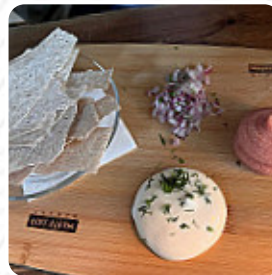

Full Steam Tromsø Speisekarte

<https://speisekarte.menu/>

Søndre Tollbodgate 3, 9008 Tromsø, Norway, Tromsøe
+4792044930 - <http://www.fullsteam.no/>

Full Steam Tromsø Speisekarte

Side dishes

MASHED POTATO

Drinks

BEER

Starters & Salads

ANTIPASTO

Hot drinks

COFFEE

Dessert

CHEESECAKE