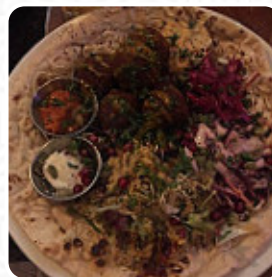

Here you can find the [menu](#) of **The Black Horse** in Whitley Bay. At the moment, there are **17** meals and drinks on the card.