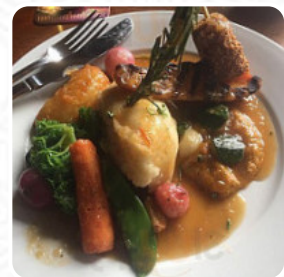

Here you can find the [menu](#) of **The Black Horse** in Whitley Bay. At the moment, there are **17** meals and drinks on the card.