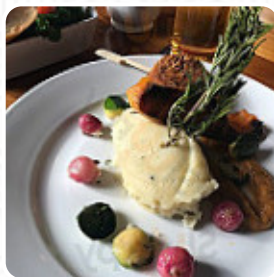

Here you can find the [menu](#) of **The Black Horse** in Whitley Bay. At the moment, there are **17** meals and drinks on the card.