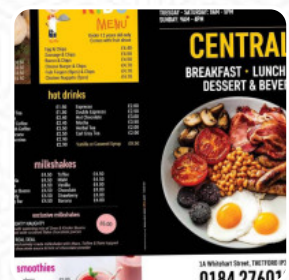

Central Cafe Menu

<https://menuweb.menu>

Unit 1A St. Nicholas House House White White Hart Street, Thetford I-IP24 1AA, United Kingdom

+447710600223,+441842760101

Here you can find the [menu](#) of Central Cafe in Thetford. At the moment, there are 15 dishes and drinks on the card.