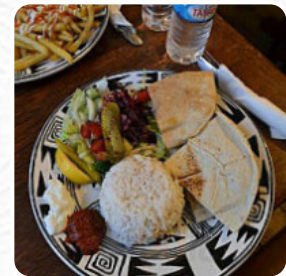

Mevali Shisha Menu

<https://menuweb.menu>

17 Greenwich Church Street, United Kingdom

+442034904342 - https://www.facebook.com/Mevali.Greenwich/info?tab=page_info

A **complete [menu](https://menuweb.menu)** of Mevali Shisha from Greenwich covering all **19** courses and drinks can be found here on the menu. Mevali is located in the oldest building in Greenwich, dating back around 400 years. We offer a delightful array of authentic Lebanese cuisine, including lamb and chicken kebabs, scrumptious meze's and meze platters, lahmacun, as well as a selection of teas, coffees, and homemade cakes.