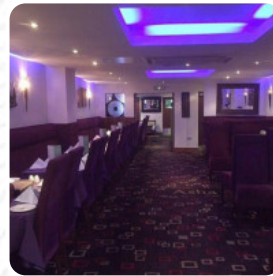

Asha Bangladeshi Cuisine Menu

<https://menuweb.menu>
179 Lyndhurst Road, New Forest, United Kingdom
+442380292885

Here you can find the [menu](#) of **Asha Bangladeshi Cuisine** in New Forest. At the moment, there are **15** courses and drinks on the food list. Nestled in Ashurst, Asha Indian Restaurant stands out for its exceptional cuisine and welcoming atmosphere. Diners rave about the sublime flavors, perfect meat preparation, and an extensive menu offering diverse options for every palate. Acclaimed for its impeccable service, the owner, Zillur, ensures a memorable dining experience, whether you're enjoying a meal inside or opting for a takeaway with generous discounts. Customers consistently praise the restaurant's cleanliness and the friendly, attentive staff. With a charming ambiance and consistently high-quality food, Asha has solidified its reputation as a preferred destination for both locals and visitors alike.