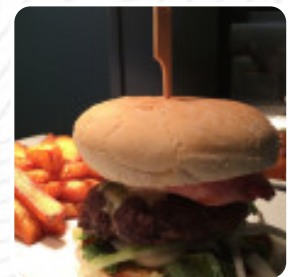

Here you can find the [menu](#) of **Yew Tree** in Denbighshire. At the moment, there are **21** courses and drinks on the food list.