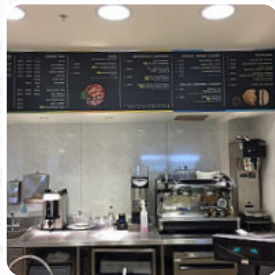

M&s Cafe Menu

<https://menuweb.menu>

Unit A, Arnison Retail Park, County Durham, United Kingdom

On this webpage, you can find the **complete [menu](https://menuweb.menu)** of M&s Cafe from County Durham. Currently, there are **19** dishes and drinks available.