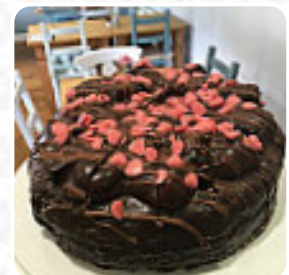

Bite Cafe On The Beck Menu

<https://menuweb.menu>

New Mills Trout Farm Fishery, Carlisle, United Kingdom

(+44)1697741115,(+44)1697742235 - <http://newmillstroutfishingpark.co.uk/bite-cafe/>

A comprehensive [menu](#) of Bite Cafe On The Beck from Carlisle covering all 17 menus and drinks can be found here on the food list. Bite Cafe is located within the serene New Mills Trout Fishing Park, offering a selection of tea, coffee, and cakes. They specialize in hosting themed Afternoon Teas in their charming upper floor with stone walls and high beams.