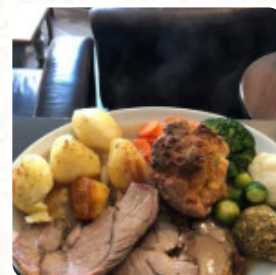

## ***Pig N Whistle Menu***

<https://menuweb.menu>

108 Shirley Road, Southampton, United Kingdom

+447498369154, +447540945676, +447826982202 -

<http://www.facebook.com/pignwhistlepub>

A complete [menu](https://menuweb.menu) of Pig N Whistle from Southampton covering all 21 courses and drinks can be found here on the menu. Our family-run pub specializes in traditional Polish and English cuisine. We take pride in serving high-quality homemade food and a variety of beverages. Our venue features Sky Sports, regular Karaoke and Darts nights, and a spacious garden perfect for enjoying the summer sun. Conveniently located on Shirley Road near local B&Bs, the town center, and shops/cafes on Shirley High Street, our pub offers a large bar area, front and back seating, and the option to book function parties for special occasions such as Christenings, Birthdays, and Holy Communions.