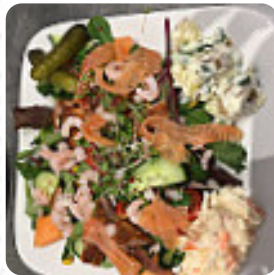

On this website, you can find the **complete [menu](#) of The Coffee Hideout** from Gedling. Currently, there are **19** menus and drinks available. The Coffee Hideout is a charming café with exceptional service and delicious food.

From afternoon tea to private functions, guests rave about the accommodating staff and delectable cakes. Whether you're a coffee aficionado or craving a cozy lunch, this hidden gem in Woodthorpe is a must-visit spot. With offerings for all dietary preferences and a warm, intimate setting, Coffee Hideout is the perfect place to celebrate special occasions or simply enjoy a cup of joe. Whether you're a local resident or passing through Nottingham, this café is sure to become a favorite haunt for delicious treats and friendly service.