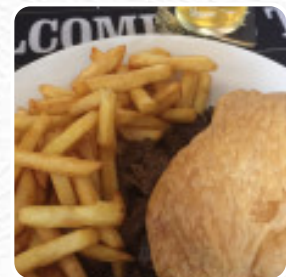

Cherry Tree Menu

<https://menuweb.menu>

259 Netherton Road, North Lanarkshire, United Kingdom
+441698768547,+447878386635

Here you can find the [menu](#) of **Cherry Tree** in North Lanarkshire. At the moment, there are **15** menus and drinks on the card. The Cherry Tree in the heart of Wishaw is the perfect place to grab a drink with friends or gather the whole family. Our selection of beers, ciders, and gins paired with hearty pub classics are top-notch. And don't forget to try our beloved Sunday roast.

CHICKEN

FISH

MEAT

Cherry Tree

259 Netherton Road, North
Lanarkshire, United Kingdom

Opening Hours:

Made with menuweb.menu