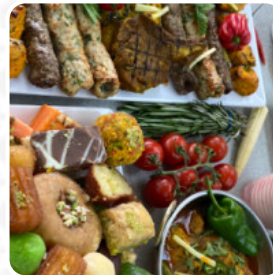

A **complete menu** of New Ambala from [Luton](#) covering all **19** dishes and drinks can be found here on the card.

Tucked away in Bury Park, New Ambala may not boast an impressive exterior, but its culinary delights are undeniable. Warmly welcomed by friendly staff, diners rave about the quick service and flavorful dishes, from sumptuous chicken biryani and delectable desi breakfast to irresistible pakoras and freshly made sweets. The ambiance is complemented by meticulous cleanliness and inviting decor. Both dine-in and takeaway options are lauded, as is the attentive customer service, even during delivery challenges. With affordable prices and mouthwatering flavors, New Ambala is a must-visit for anyone seeking authentic Indian cuisine in Luton.