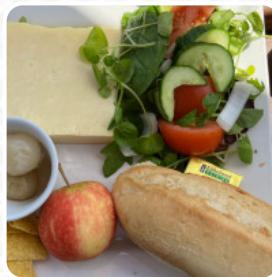

Crown Inn Menu

<https://menuweb.menu>

1 High Street, Bath and North East Somerset, United Kingdom

+441761221432 - <http://whatpub.com/pubs/AVN/562/crown-west-harptree>

On this homepage, you can find the **complete [menu](#) of Crown Inn** from Bath and North East Somerset. Currently, there are **16** dishes and drinks up for grabs. Nestled in West Harptree, this pub offers a blend of casual charm and hearty fare. While some patrons have noted a less-than-desirable atmosphere on occasion, others rave about the welcoming locals and friendly staff. Diners can enjoy a rotating menu featuring freshly prepared dishes like steak and kidney pie and fish and chips, all at wallet-friendly prices. The outdoor seating is perfect for enjoying a sunny day, with added family-friendly touches like a bouncy castle and WiFi. Overall, it's a place that promises good value, great food, and a sense of community, making it worth a visit.

Crown Inn Menu

Drinks

BEER

Starters & Salads

POTATO CHIPS

Hot Drinks

COFFEE

Mexican-American Food

PORK MEAT

EGG

POTATOES

These Types Of Dishes Are Being Served

PIZZA

MEAT

FISH

LAMB