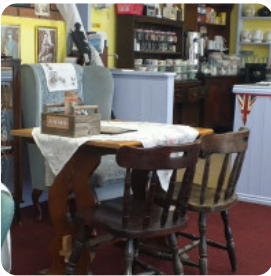

The Blitz Tea Room Menu

<https://menuweb.menu>

2DE Fitzwilliam Street, East Lindsey, United Kingdom

+447400075005 - <https://theblitztearooms.wixsite.com/mablethorpe>

On this homepage, you can find the **complete [menu](#) of The Blitz Tea Room** from East Lindsey. Currently, there are **15** menus and drinks up for grabs. Nestled away in Mablethorpe, this charming tearoom combines a nostalgic atmosphere with delightful home-cooked meals at reasonable prices. Customers rave about the friendly and hardworking staff who deliver excellent service amidst a decor reminiscent of the 1940s. The menu offers a range of hearty options, from traditional English breakfasts to liver and bacon specials, all prepared with care. While some have experienced minor mishaps, overall impressions reflect a welcoming environment perfect for families, especially dog owners. With great value and a cozy ambiance, this quaint spot is a must-visit for those seeking a taste of comfort and nostalgia.