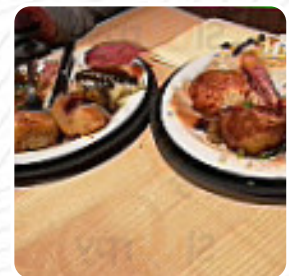

[y_source=1_MTIyOTQ0OTYtNzY5LWxvY2F0aW9uLndiYnNpdGU%3D](https://www.bankfieldinnpubbilston.co.uk/?y_source=1_MTIyOTQ0OTYtNzY5LWxvY2F0aW9uLndiYnNpdGU%3D)

A comprehensive [menu](#) of White Rabbit Bilston from Wolverhampton covering all 16 dishes and drinks can be found here on the card. Welcome to Bankfield Inn located in the historic market town of Bilston! Come in and experience a charming local pub with a beautiful beer garden. We are known for being warm, friendly and a hit among couples, families, and groups of all ages. Our kitchen is open every day from lunchtime until late, offering a diverse menu that includes pub classics, curries, burgers, and steaks. Whether you are looking for a relaxed lunch, a family dinner after school, or a fun night out with friends, we guarantee you'll enjoy your time with us.