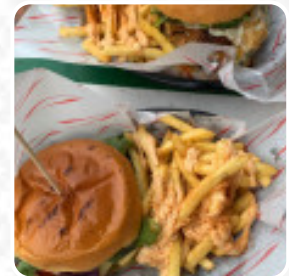

Cape To Cuba Menu

<https://menuweb.menu>
429 New Road, Bury, United Kingdom
<http://www.capetocuba.co.uk>

A comprehensive [menu](#) of Cape To Cuba from Bury covering all 16 courses and drinks can be found here on the menu. A cocktail cafe blending the vibrant cultures of Cape Town and Havana, offering a fusion of street food from South Africa and Cuba. Featuring a wide selection of premium rums, bespoke cocktails, and a beer and wine list showcasing South African flavors. Enjoy a fun and friendly experience in a colorful and lively atmosphere.

Cape To Cuba Menu

Vegetarian

CAULIFLOWER

Cocktails

MOJITO

American Food

MAC AND CHEESE

These Types Of Dishes Are Being Served

BEEF

CHEESE

Cape To Cuba

429 New Road, Bury, United Kingdom

Opening Hours:

Sunday 12:00-23:30

Wednesday 17:00-00:00

Thursday 17:00-00:00