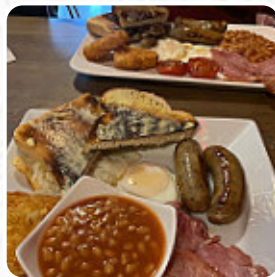

## Wakey Wakey Cafe Menu

<https://menuweb.menu>

1476 London Road, Southend-on-Sea, United Kingdom

+441702808700 - <https://www.facebook.com/WakeyWakeyCafeUK/>

A **comprehensive [menu](#) of Wakey Wakey Cafe** from Southend-on-Sea covering all **15** menus and drinks can be found here on the menu. Despite being briefly closed due to fire damage, the Wakey Wakey Cafe has reopened to the delight of its loyal customers. The generous portions, delicious food, and warm atmosphere have kept patrons returning for more. Whether it's a hearty breakfast or a light lunch, this cafe offers something for everyone. The friendly staff, efficient service, and reasonable prices make it a must-visit spot in Leigh on Sea. Whether you're a regular or a first-time visitor, Wakey Wakey Cafe promises a delightful dining experience that is sure to leave you satisfied and eager to return.