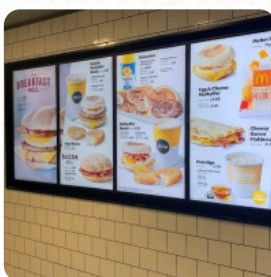

Here you can find the [menu](#) of McDonald's in Barnsley. At the moment, there are **15** menus and drinks on the food list.

Mcdonald's Menu

Side Dishes

FRENCH FRIES

Starters & Salads

FRENCH FRIES

Dessert

MILKSHAKES

Restaurant Category

FRENCH

Hot Drinks

COFFEE

TEA

Ingredients Used

CHEESE

PORK MEAT

BACON

These Types Of Dishes Are Being Served

FISH

MEAT

BURGER

CHICKEN

WRAP

CHICKEN WRAP