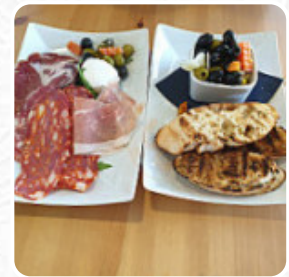

Here you can find the [menu](#) of I Due Vulcani in Hinckley. At the moment, there are **15** meals and drinks on the food list.