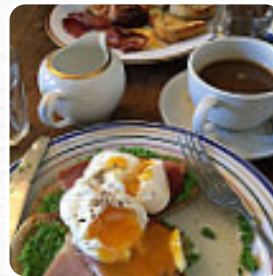

Silvie Menu

<https://menuweb.menu>
281 Iffley Road, Oxford, United Kingdom
+441865246822 - <http://www.silvie.co.uk>

On this site, you can find the **complete menu** of **Silvie** from Oxford. Currently, there are **23** dishes and drinks up for grabs. Neighborhood restaurant in East Oxford serving brunch, lunch, and dinner with a seasonal changing menu. Enjoy counter cakes, snacks, beers, natural wines, and coffee. Host gigs, pop-ups, workshops, and events. Available for private hire and catering options.