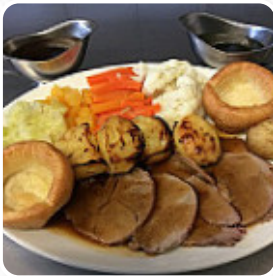

Here you can find the [menu](#) of **Green Man, Great Wymondley, Hitchin** in North Hertfordshire. At the moment, there are **18** menus and drinks on the menu. Nestled in the picturesque village of Wymondley, The Green Man stands as a charming pub renowned for its delightful fare and welcoming atmosphere. Diners appreciate the generous portions and excellent value, particularly the lunch specials, making it a popular spot among locals and visitors alike. While experiences vary, most patrons enjoy traditional dishes served with a smile and commend the attentive service. The inviting garden seating and family-friendly play area further enhance its appeal. Whether it's a casual meal or a special occasion, The Green Man is praised as a lovely escape for delicious pub dining and pleasant gatherings.