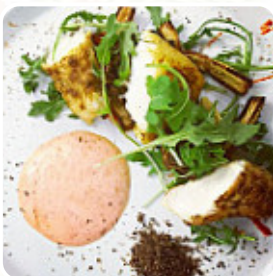

The Whippet Pickle Menu

<https://menuweb.menu>
14C Towngate, Kirklees, United Kingdom
+441484443910 - <http://thewhippetandpickle.com/>

On this webpage, you can find the **complete [menu](https://menuweb.menu)** of **The Whippet Pickle** from Kirklees. Currently, there are **15** meals and drinks up for grabs. The Whippet Pickle is located in the heart of the beautiful Holmfirth. After a temporary closure due to a nearby fire, we are excited to be back up and running! Our two-floor venue provides the perfect spaces for relaxed dining, drinks, or grand celebrations. We are happy to host parties and get-togethers in our private dining room or 20-seat screening room. Open for brunch, lunch, and dinner.

CHOCOLATE

These Types Of Dishes Are Being Served

SALAD

BURGER

FISH

PANINI

LAMB

The Whippet Pickle