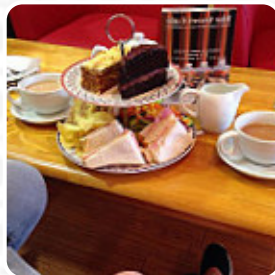

Sweet Cafe Menu

<https://menuweb.menu>

68 High Street, Ashfield, United Kingdom

+441159630213 - <https://whatsonintown.com>

A **comprehensive [menu](#) of Sweet Cafe** from Ashfield covering all **15** menus and drinks can be found here on the card. Nestled in Hucknall, this charming café has become a beloved spot for locals and visitors alike. Diners rave about the extensive menu, offering everything from delightful breakfasts to scrumptious cakes. The staff consistently receive high praise for their friendliness and attentiveness. Many appreciate the accommodating nature of the kitchen, which caters to dietary preferences. While some concerns about cleanliness have been noted, the majority of patrons are impressed with the café's overall hygiene and inviting atmosphere. With delicious coffee and a commitment to quality, this establishment is a must-visit for those seeking a memorable dining experience.