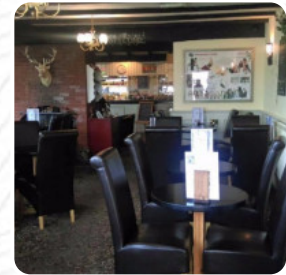

The Ivy Emporium Menu

<https://menuweb.menu>
Tyn Y Morfa, Flintshire, United Kingdom
+447846413183

Here you can find the [menu](#) of **The Ivy Emporium** in Flintshire. At the moment, there are **20** meals and drinks on the menu. Nestled along a scenic route in North Wales, The Ivy Emporium has emerged as a charming haven for food enthusiasts. While some establishments falter under poor management and cleanliness, this delightful café stands out with its welcoming atmosphere, friendly staff, and exceptional culinary offerings. Guests rave about the perfectly cooked meals, delightful coffee, and unique knickknacks for sale. With a comfortable interior showcasing rustic décor and a warm wood-burning stove, this café is a must-visit for anyone seeking delicious fare and a cozy environment. Its commitment to quality and customer satisfaction ensures a memorable dining experience.