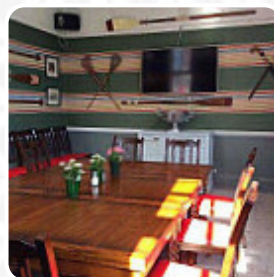

## Coat And Badge Menu

<https://menuweb.menu>

8 Lacy Road, Wandsworth, United Kingdom  
+442087884900 - <https://thecoatandbadge.co.uk>

A **comprehensive [menu](#)** of Coat And Badge from Wandsworth covering all **15** dishes and drinks can be found here on the food list. Tucked away from the bustling Putney High St, the Coat and Badge offers a cozy and welcoming atmosphere for both indoor and outdoor dining. The delightful garden, enclosed by a lush laurel hedge, provides cover for any unexpected summer showers, while inside you'll find a warm fireplace to cozy up to on a cold winter's night. Come enjoy delicious food, refreshing drinks, and a lively pub experience at the Coat and Badge - a favorite spot among Putney locals for many years.