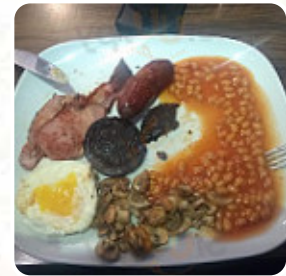

## ***Cabin Cafe Menu***

<https://menuweb.menu>  
Station Road, Wycombe, United Kingdom

On this site, you can find the **complete menu** of **Cabin Cafe** from Wycombe. Currently, there are **23** meals and drinks up for grabs. Nestled in the scenic village of Cookham Dean, Onkel Tom's Cabin offers a warm and inviting atmosphere that captures the essence of a traditional English pub. Diners rave about the superb food, highlighting the delicious breakfasts and standout dishes like lamb shoulder and crème brûlée. The friendly staff enhances the experience, welcoming guests as family. With a charming garden for al fresco dining and an emphasis on cozy comfort, this establishment is perfect for all ages. While the beer selection could be improved, patrons continually return for the quality meals and inviting ambiance, making it a beloved local gem.