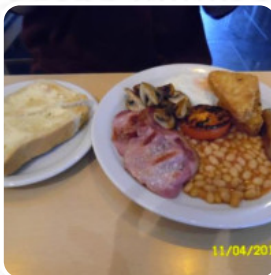

Cafe Kitale Menu

<https://menuweb.menu>

4 St Nicholas Court, North Norfolk, United Kingdom

+447553610379,+447375504368 - <http://www.cafekitale.com>

A **complete [menu](https://menuweb.menu)** of Cafe Kitale from North Norfolk covering all **15** menus and drinks can be found here on the card. Nestled near a charming church, this cafe offers a delightful escape with its welcoming ambiance and locally sourced menu. Diners rave about the hearty full English breakfast, flavorful soups, and freshly baked treats like Victoria sandwich cake. While some found the bread lacking freshness, the overall experience remains positive, bolstered by friendly and attentive staff. Patrons appreciate the reasonable prices, generous portions, and supportive community atmosphere. Cleanliness is a standout, adding to the cafe's appeal as a hidden gem. Whether for breakfast or a cozy coffee, this cafe is a must-visit for locals and visitors alike.