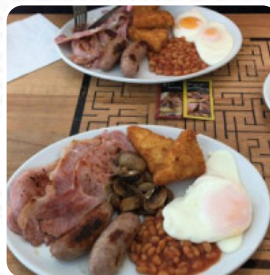

Cafe Kitale Menu

<https://menuweb.menu>

4 St Nicholas Court, North Norfolk, United Kingdom

+447553610379,+447375504368 - <http://www.cafekitale.com>

A **complete [menu](https://menuweb.menu)** of Cafe Kitale from North Norfolk covering all **15** menus and drinks can be found here on the card. Nestled near a charming church, this cafe offers a delightful escape with its welcoming ambiance and locally sourced menu. Diners rave about the hearty full English breakfast, flavorful soups, and freshly baked treats like Victoria sandwich cake. While some found the bread lacking freshness, the overall experience remains positive, bolstered by friendly and attentive staff. Patrons appreciate the reasonable prices, generous portions, and supportive community atmosphere. Cleanliness is a standout, adding to the cafe's appeal as a hidden gem. Whether for breakfast or a cozy coffee, this cafe is a must-visit for locals and visitors alike.