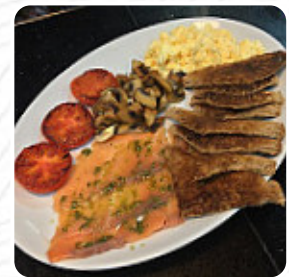

A complete [menu](#) of Cafe Aroma Shirley from Southampton covering all 17 dishes and drinks can be found here on the food list. Nestled in Shirley, Cafe Aroma has quickly garnered a loyal following for its delightful atmosphere and attentive service. Patrons rave about the generous portion sizes of beautifully prepared dishes, from hearty breakfasts to delectable pasta and paninis. The welcoming staff enhance the experience with their friendly demeanor, ensuring a pleasant visit even during busy times. While some reviewers noted occasional delays during peak hours, the quality of the food makes it worth the wait. With a commitment to cleanliness and a cozy ambiance, Cafe Aroma is a must-visit spot for anyone in the area.