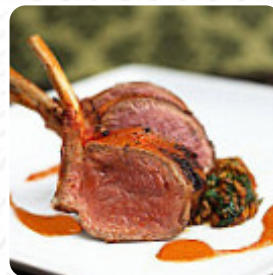

Anise Menu

<https://menuweb.menu>

London Road, The Felbridge Hotel And Spa, Mid Sussex, United Kingdom
+441342337700 - <http://www.felbridgehotel.co.uk/anise-restaurant.html>

A complete [menu](#) of Anise from Mid Sussex covering all 22 meals and drinks can be found here on the card. Anise is perfect for all those who are passionate about fine food and drinks. The restaurant offers elegance and charm reminiscent of top London establishments. Guests keep coming back week after week for the modern focused style and distinctly flavored cuisine. Our Award Winning Executive Chef crafts innovative dishes, each beautifully presented and well balanced with a blend of classical techniques and culinary flair. Anise is open to both guests and non-residents for dinner.