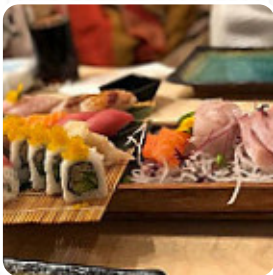

Zumu Sushi Menu

<https://menuweb.menu>

7 Bank Square, Cheshire East, United Kingdom

+441625532285,+441625252082 - <http://www.zumusushi.com/>

Here you can find the [menu](#) of Zumu Sushi in Cheshire East. At the moment, there are **20** meals and drinks on the menu. Zumu Sushi Wilmslow in Manchester offers high-quality sushi and Japanese cuisine, crafted by experienced chefs with over 20 years of experience. Located on Bank Square, this popular restaurant is a must-visit for sushi lovers in the area. Bookings are essential due to limited space.