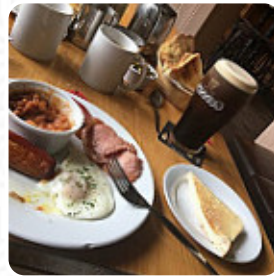

## Walsh's Bar Restaurant Menu

<https://menuweb.menu>

Walsh's Bar Restaurant, R351, Loughrea, County Galway, Ireland, Woodford  
+3539828760,+353909749012 - <http://www.walshsofwoodford.com>

Here you can find the [menu](#) of **Walsh's Bar Restaurant** in Woodford. At the moment, there are **26** dishes and drinks on the food list. Nestled in a charming Irish town, Walsh's Bar offers a delightful combination of exceptional food, warm hospitality, and a cozy atmosphere. Guests rave about the high standard of cooking, with highlights including mouthwatering bacon and cabbage, perfectly cooked steaks, and hearty breakfasts featuring traditional Irish fare. The welcoming staff, particularly noted for their friendliness and efficiency, create a truly inviting experience. Whether winding down after a hike or enjoying a meal with locals, visitors leave with fond memories and a desire to return. Walsh's Bar is indeed a must-visit destination for food lovers and travelers alike.