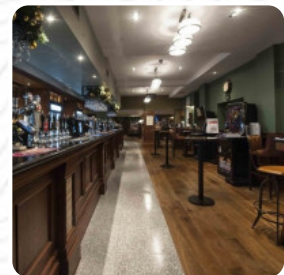

Here you can find the [menu](#) of **Captain Ridley's Shooting Party** in Milton Keynes. At the moment, there are **25** courses and drinks on the card. Wetherspoons offers a vibrant atmosphere and friendly staff, making it a popular choice for diners. Patrons appreciate the diverse beer selection and prompt service, especially during busy times. However, the culinary experience is hit-or-miss, with reports of cold and poorly prepared dishes dampening the visit. While some enjoy well-cooked meals, others encounter inconsistency and burnt food. The large space and enjoyable outdoor terrace provide a pleasant setting, but parking remains a challenge. Overall, Wetherspoons delivers a reasonable experience, but diners may find themselves hoping for more from the kitchen.